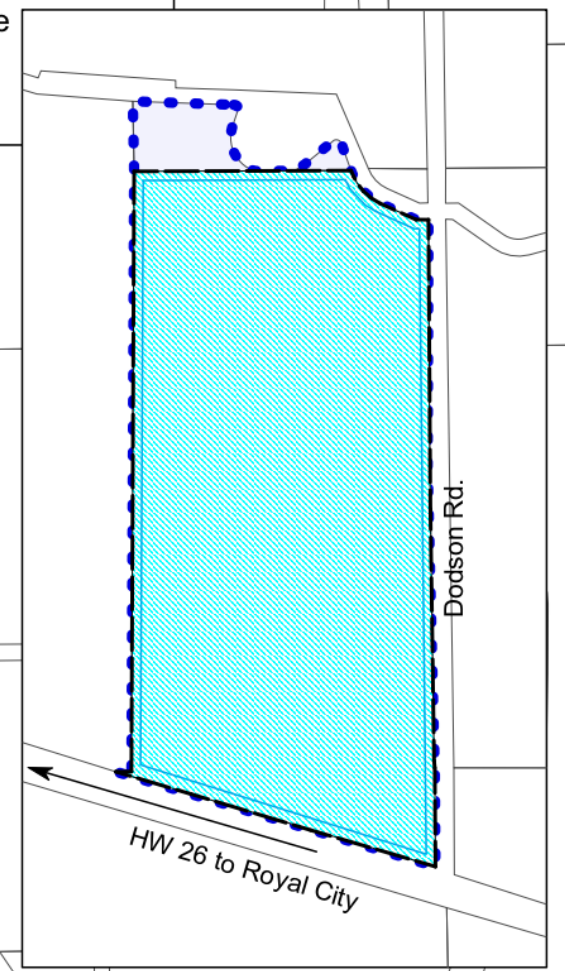

ZONING MAP

SCALE: 1:10000

CITY OF ROYAL CITY

GRANT COUNTY WA

BORDERS

--- Corporate City Limits

..... Urban Growth Area

ZONING

 R-1 Single Family Residential (4 DU/Acre)

 R-2 Duplex Residential (4-8 DU/Acre)

 R-3 Multi-Family Residential (6-15 DU/Acre)

 C-1) Pedestrian Commercial

 C-2) Vehicular Commercial

 I) Industrial

 OS-R) Open Space Recreational

 OS-UR) Open Space Urban Reserve

 Public

Zone	Acreege
R-1	80.2
R-2	127.4
R-3	75.8
C-1	14.9
C-2	35.5
I	39.4
OS-UR	138.5
OS-R	128.8
TOTAL	640.4

Map Date: 6/2025