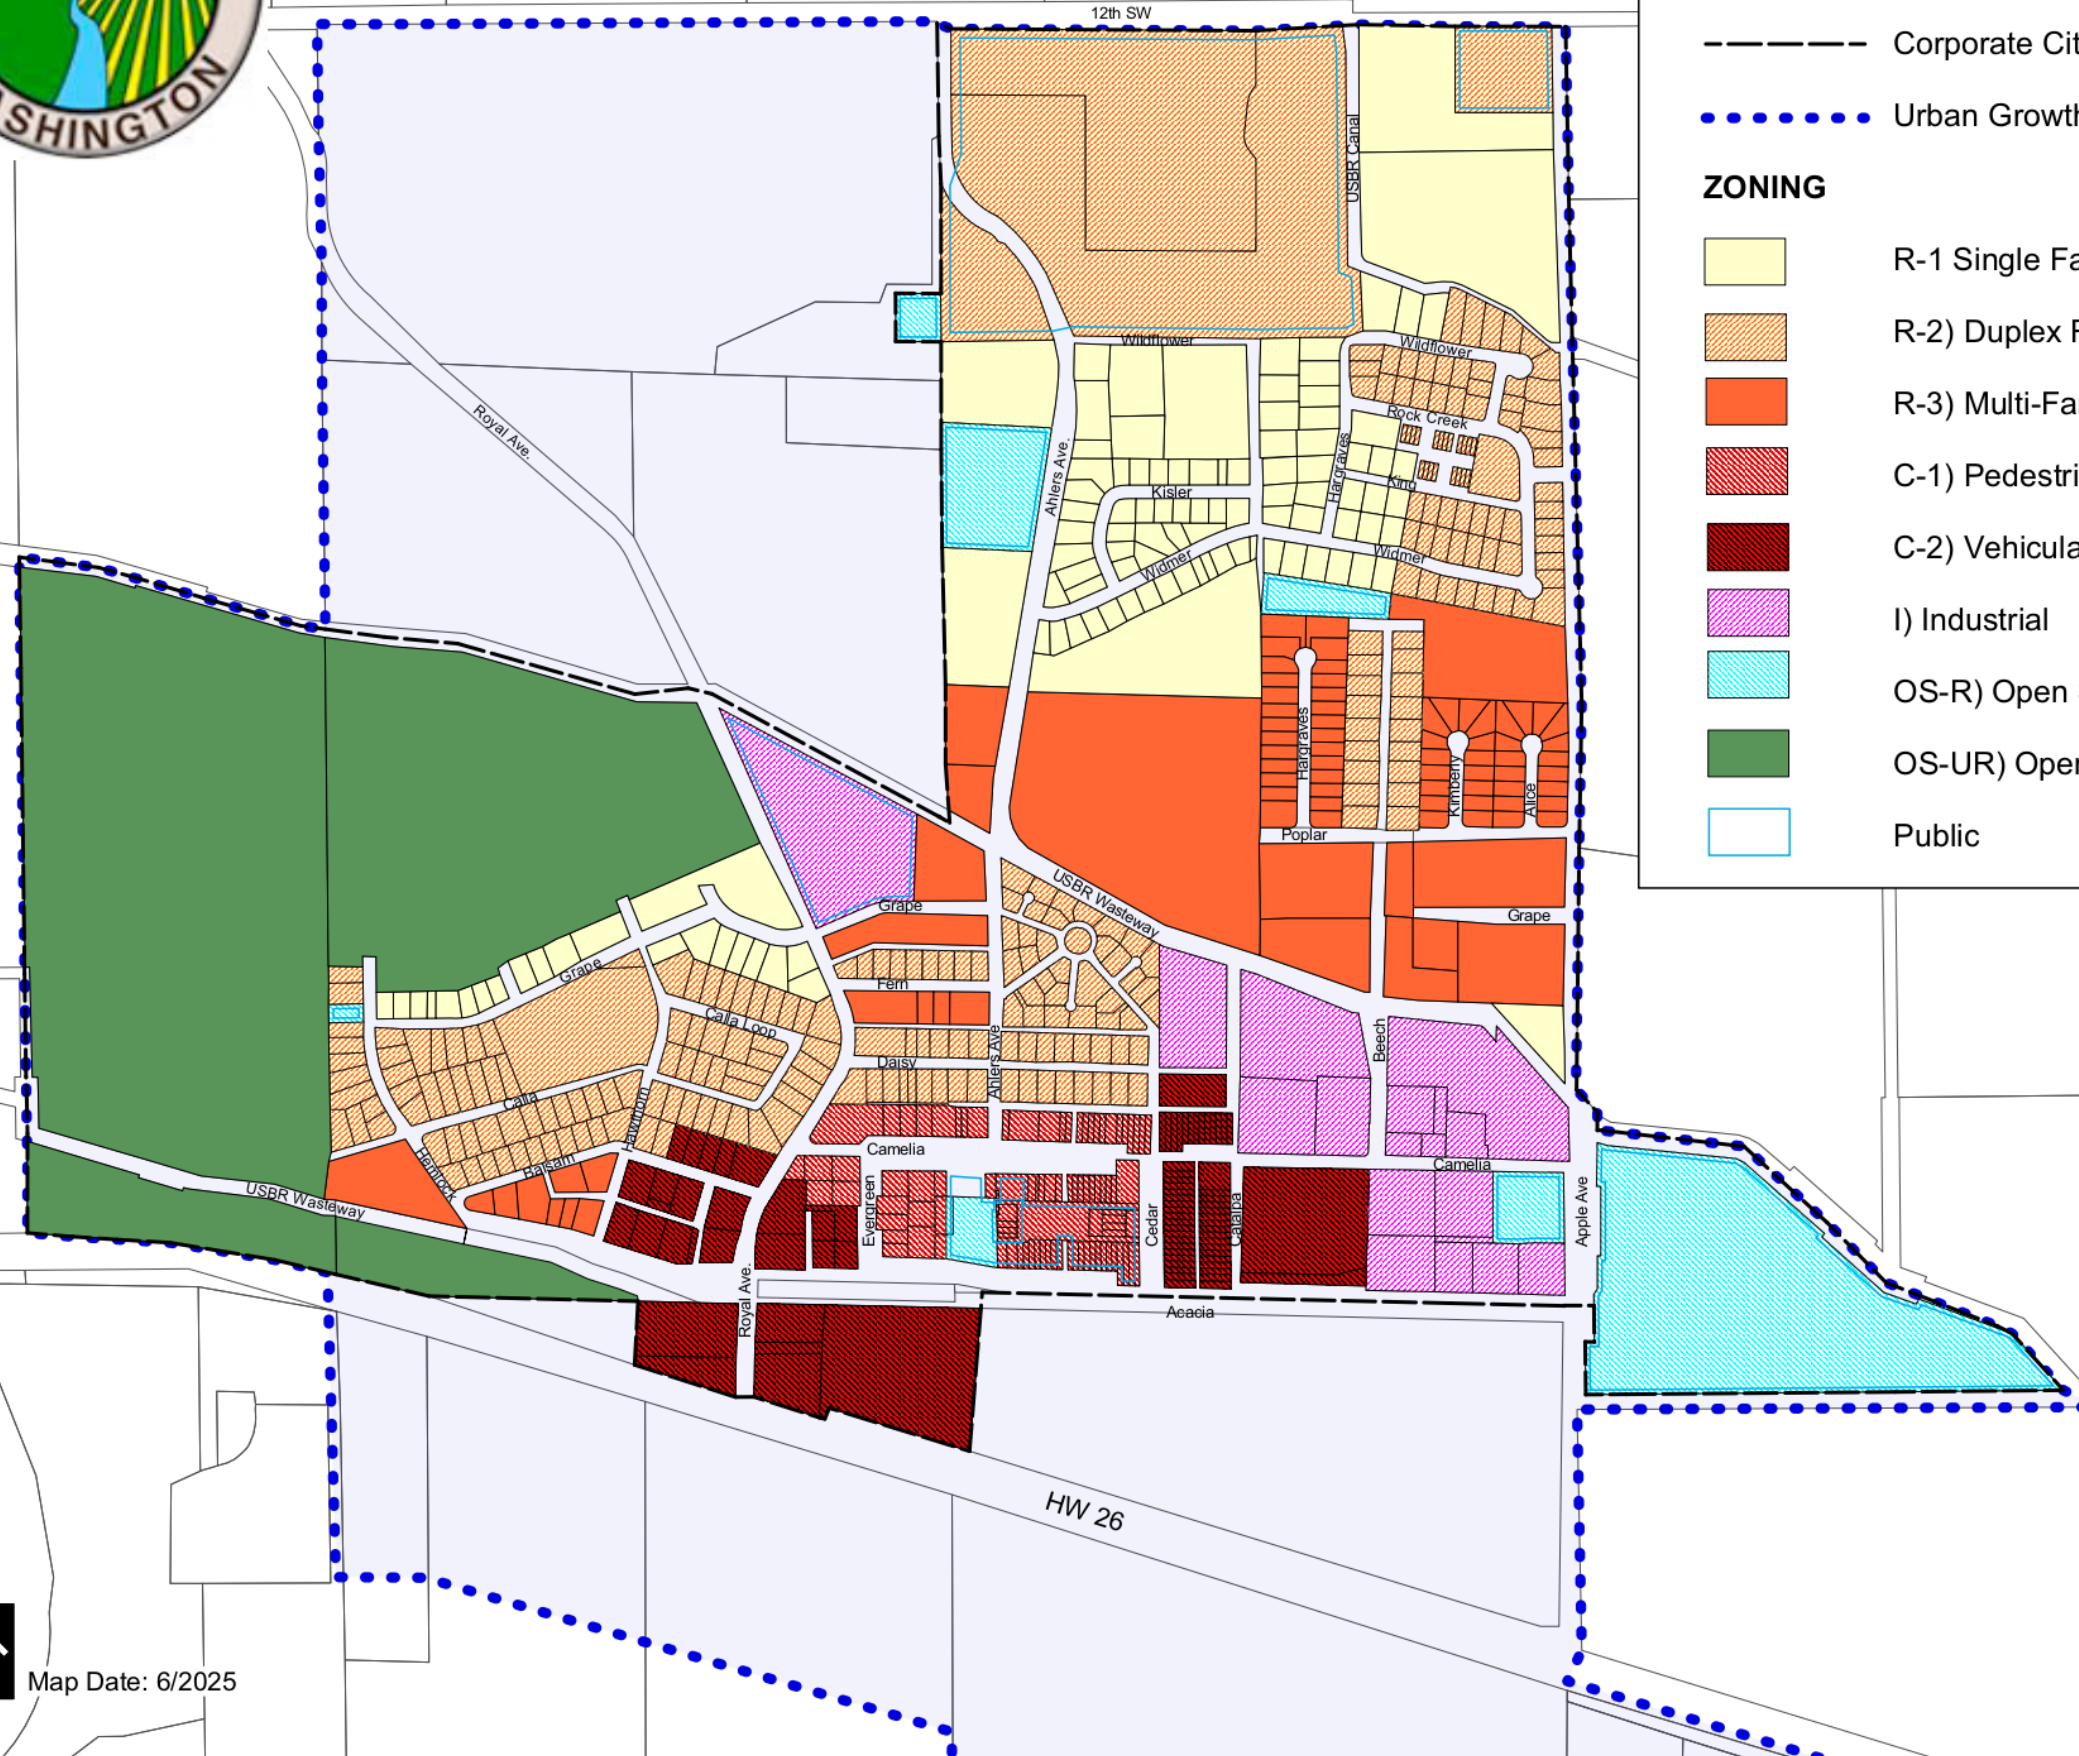

ZONING MAP

SCALE: 1:10000

CITY OF ROYAL CITY

GRANT COUNTY WA

BORDERS

--- Corporate City Limits

..... Urban Growth Area

ZONING

 R-1 Single Family Residential (4 DU/Acre)

 R-2 Duplex Residential (4-8 DU/Acre)

 R-3 Multi-Family Residential (6-15 DU/Acre)

 C-1) Pedestrian Commercial

 C-2) Vehicular Commercial

 I) Industrial

 OS-R) Open Space Recreational

 OS-UR) Open Space Urban Reserve

 Public

Zone	Acreege
R-1	80.2
R-2	127.4
R-3	75.8
C-1	14.9
C-2	35.5
I	39.4
OS-UR	138.5
OS-R	128.8
TOTAL	640.4

Map Date: 6/2025